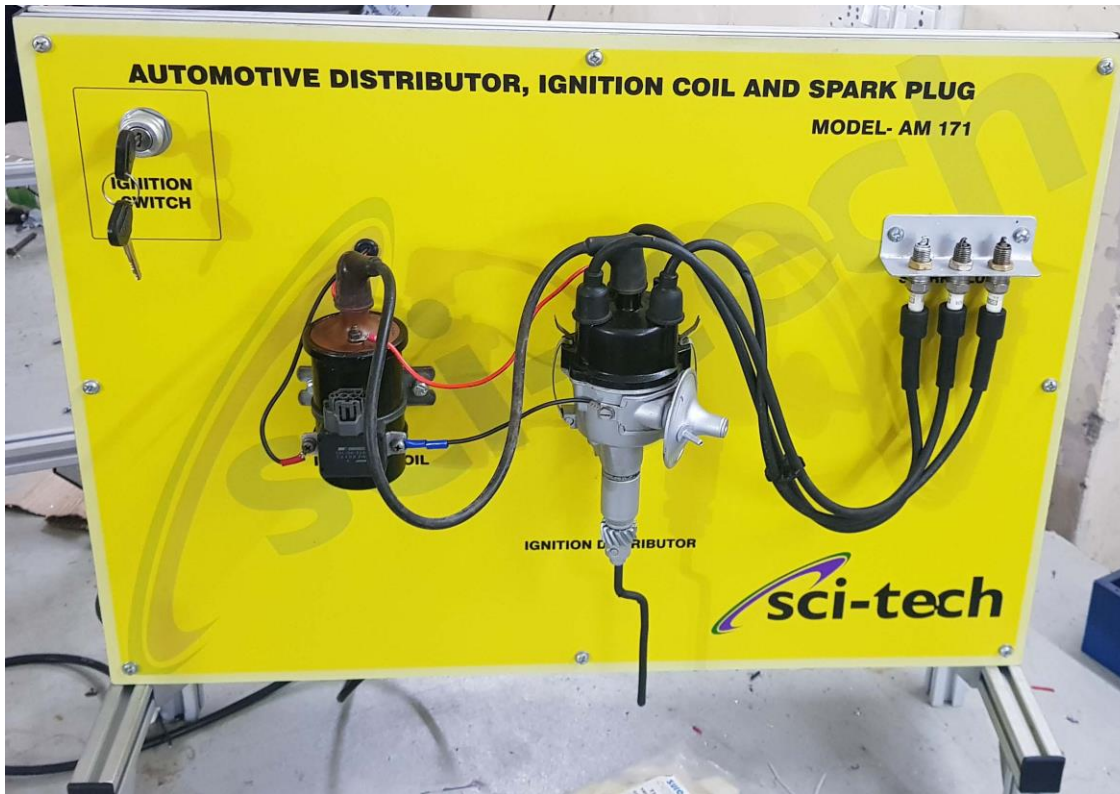

**Model AM 171**

**Sci-tech Automotive Distributor, Ignition Coil & Spark Plug Model AM 171** demonstrates the operating principle and cross sectional view of distributor, ignition coil and spark plug.

**The model clearly illustrates the following components:**

- Starter switch